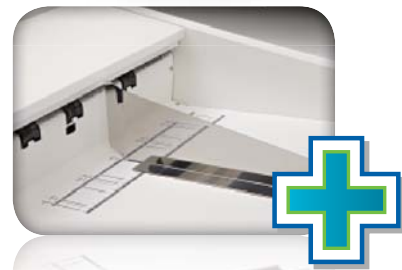

Integrated Production Systems

- Fully Integrated Folding & Stacking
- Easy Print Set Handling & Distribution
- Two Way Communications for Intelligent Operation